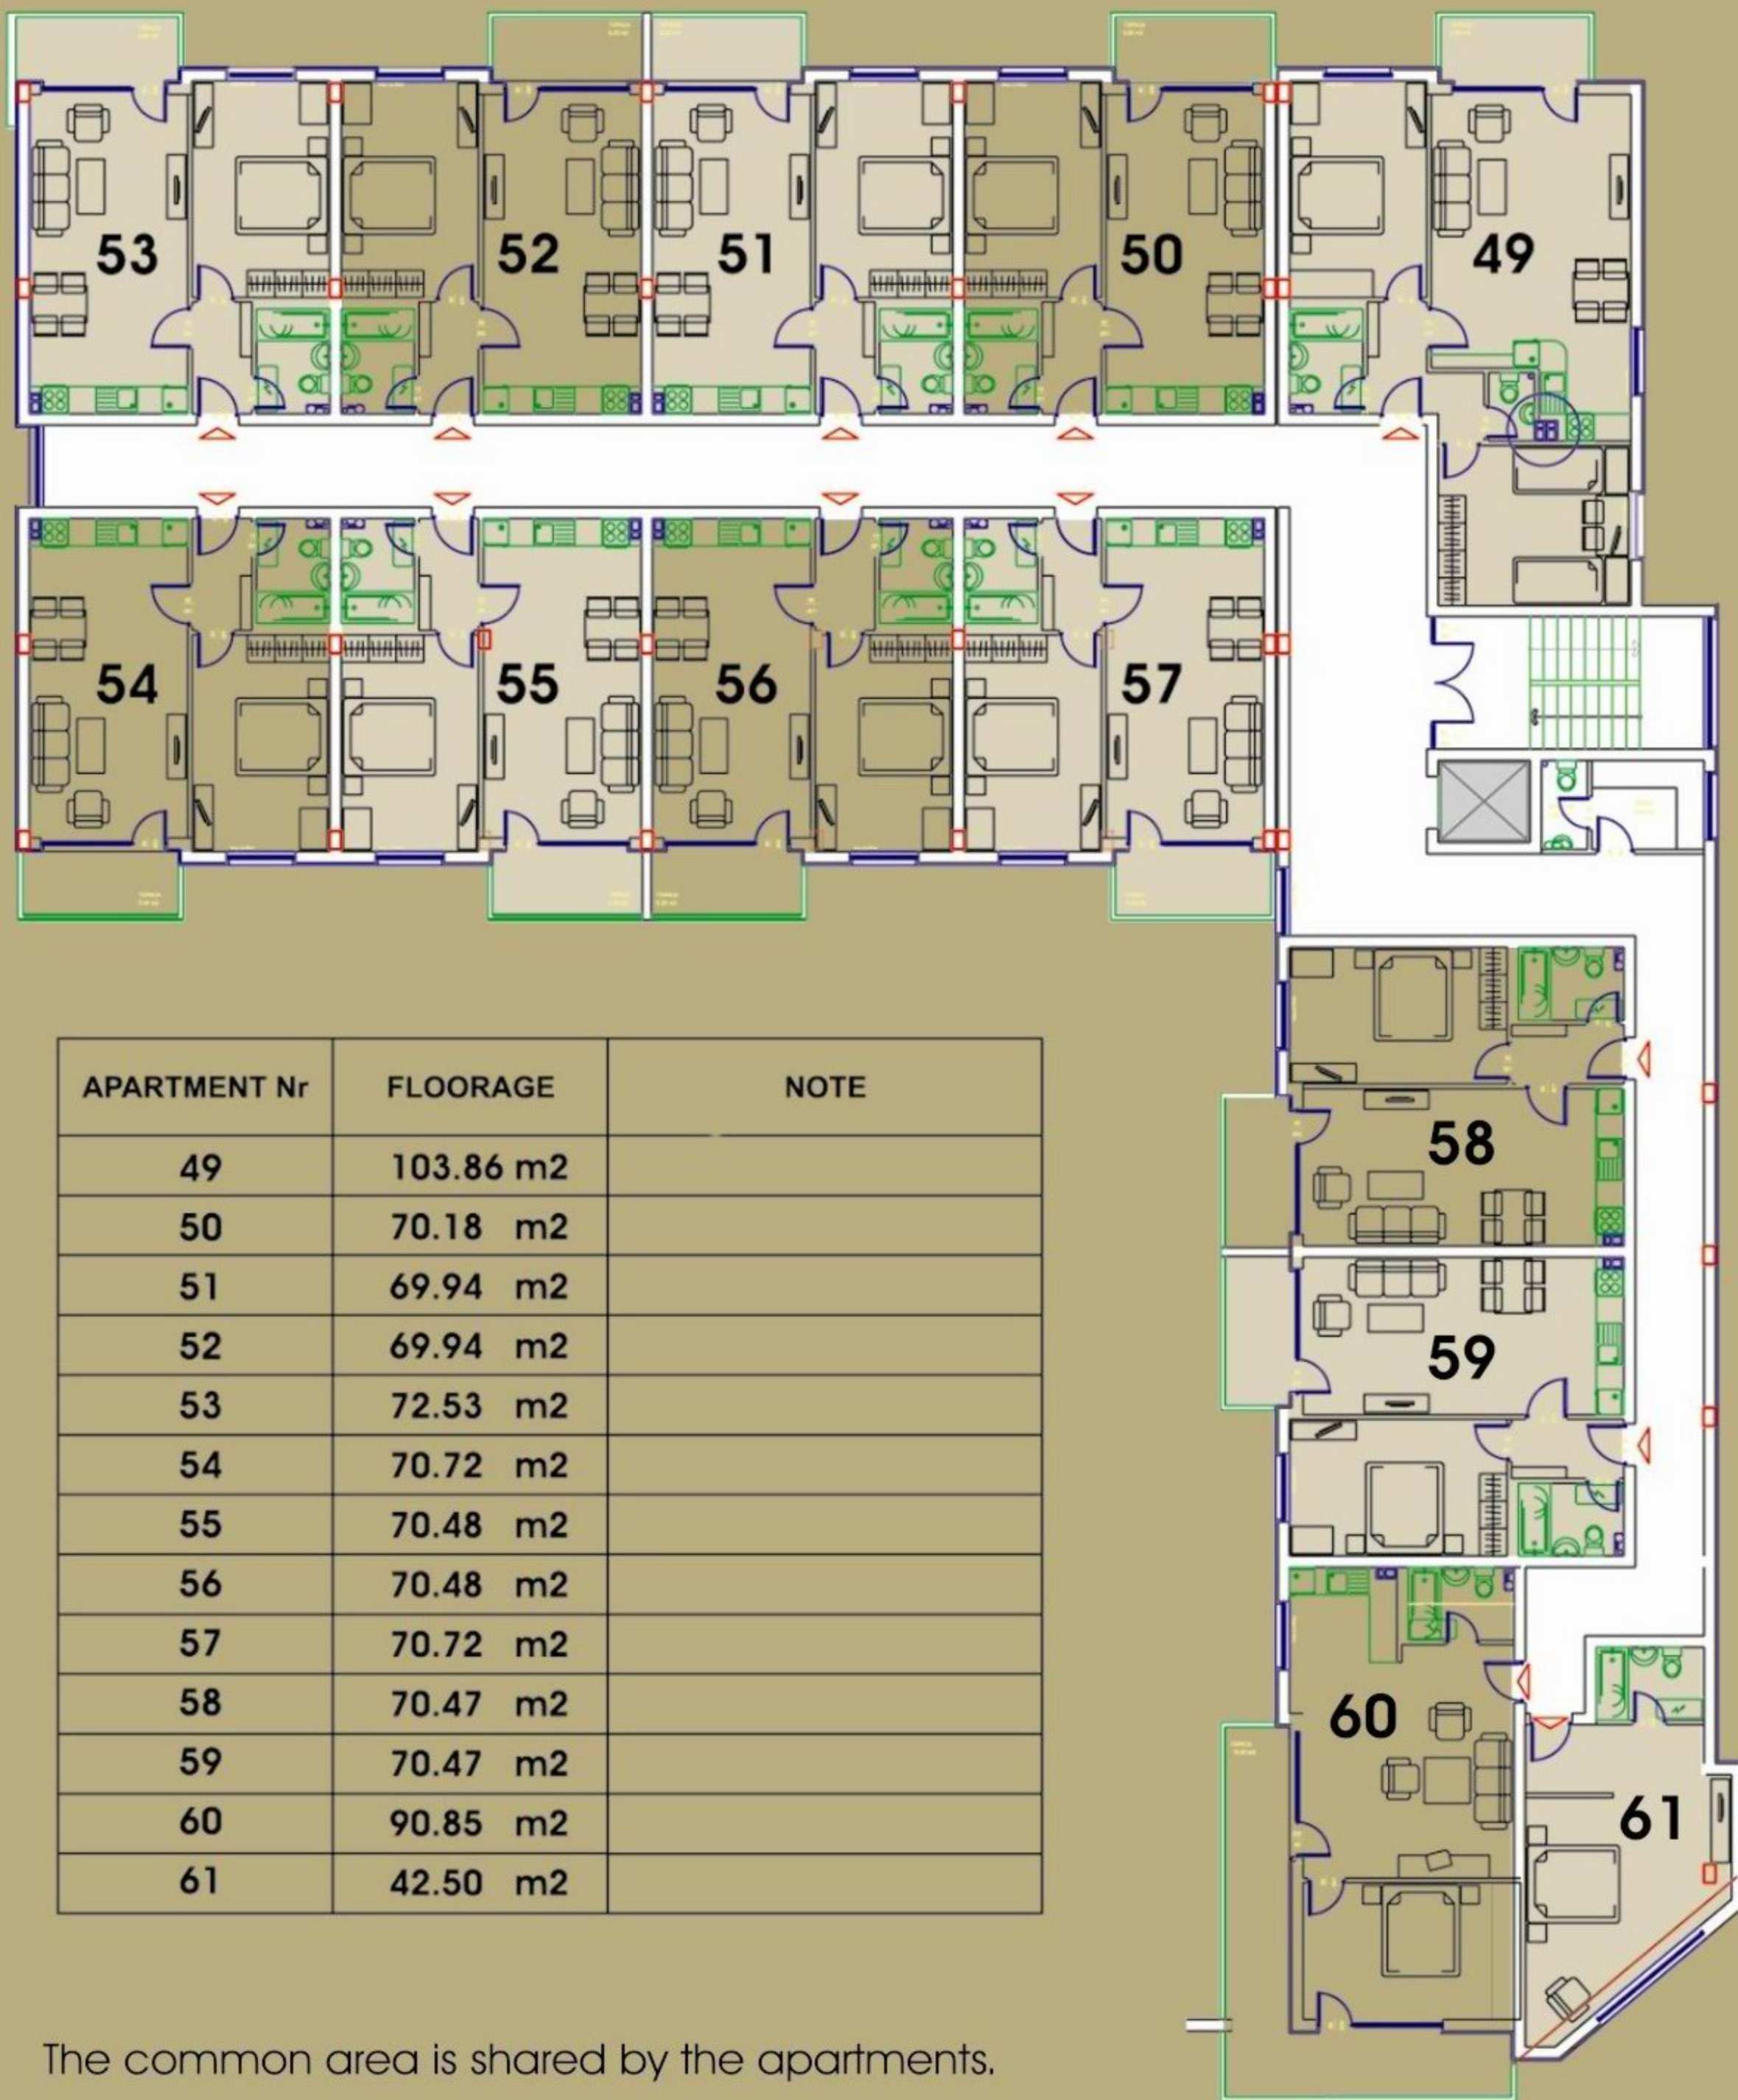

The common area is shared by the apartments.

APARTMENT Nr	FLOORAGE	NOTE
10	103.86 m2	
11	70.18 m2	
12	69.94 m2	
13	69.94 m2	
14	72.53 m2	
15	70.72 m2	
16	70.48 m2	
17	70.48 m2	
18	70.72 m2	
19	70.47 m2	
20	70.47 m2	
21	90.85 m2	
22	42.50 m2	

The common area is shared by the apartments.

The common area is shared by the apartments.

The common area is shared by the apartments.

APARTMENT Nr	FLOORAGE	NOTE
49	103.86 m2	
50	70.18 m2	
51	69.94 m2	
52	69.94 m2	
53	72.53 m2	
54	70.72 m2	
55	70.48 m2	
56	70.48 m2	
57	70.72 m2	
58	70.47 m2	
59	70.47 m2	
60	90.85 m2	
61	42.50 m2	

The common area is shared by the apartments.

APARTMENT Nr	FLOORAGE	NOTE
62	109.54 m2	
63	69.41m2	
64	69.16 m2	
65	69.67 m2	
66	153.60 m2	
67	69.67 m2	
68	69.67 m2	
69	70.29 m2	

The common area is shared by the apartments.