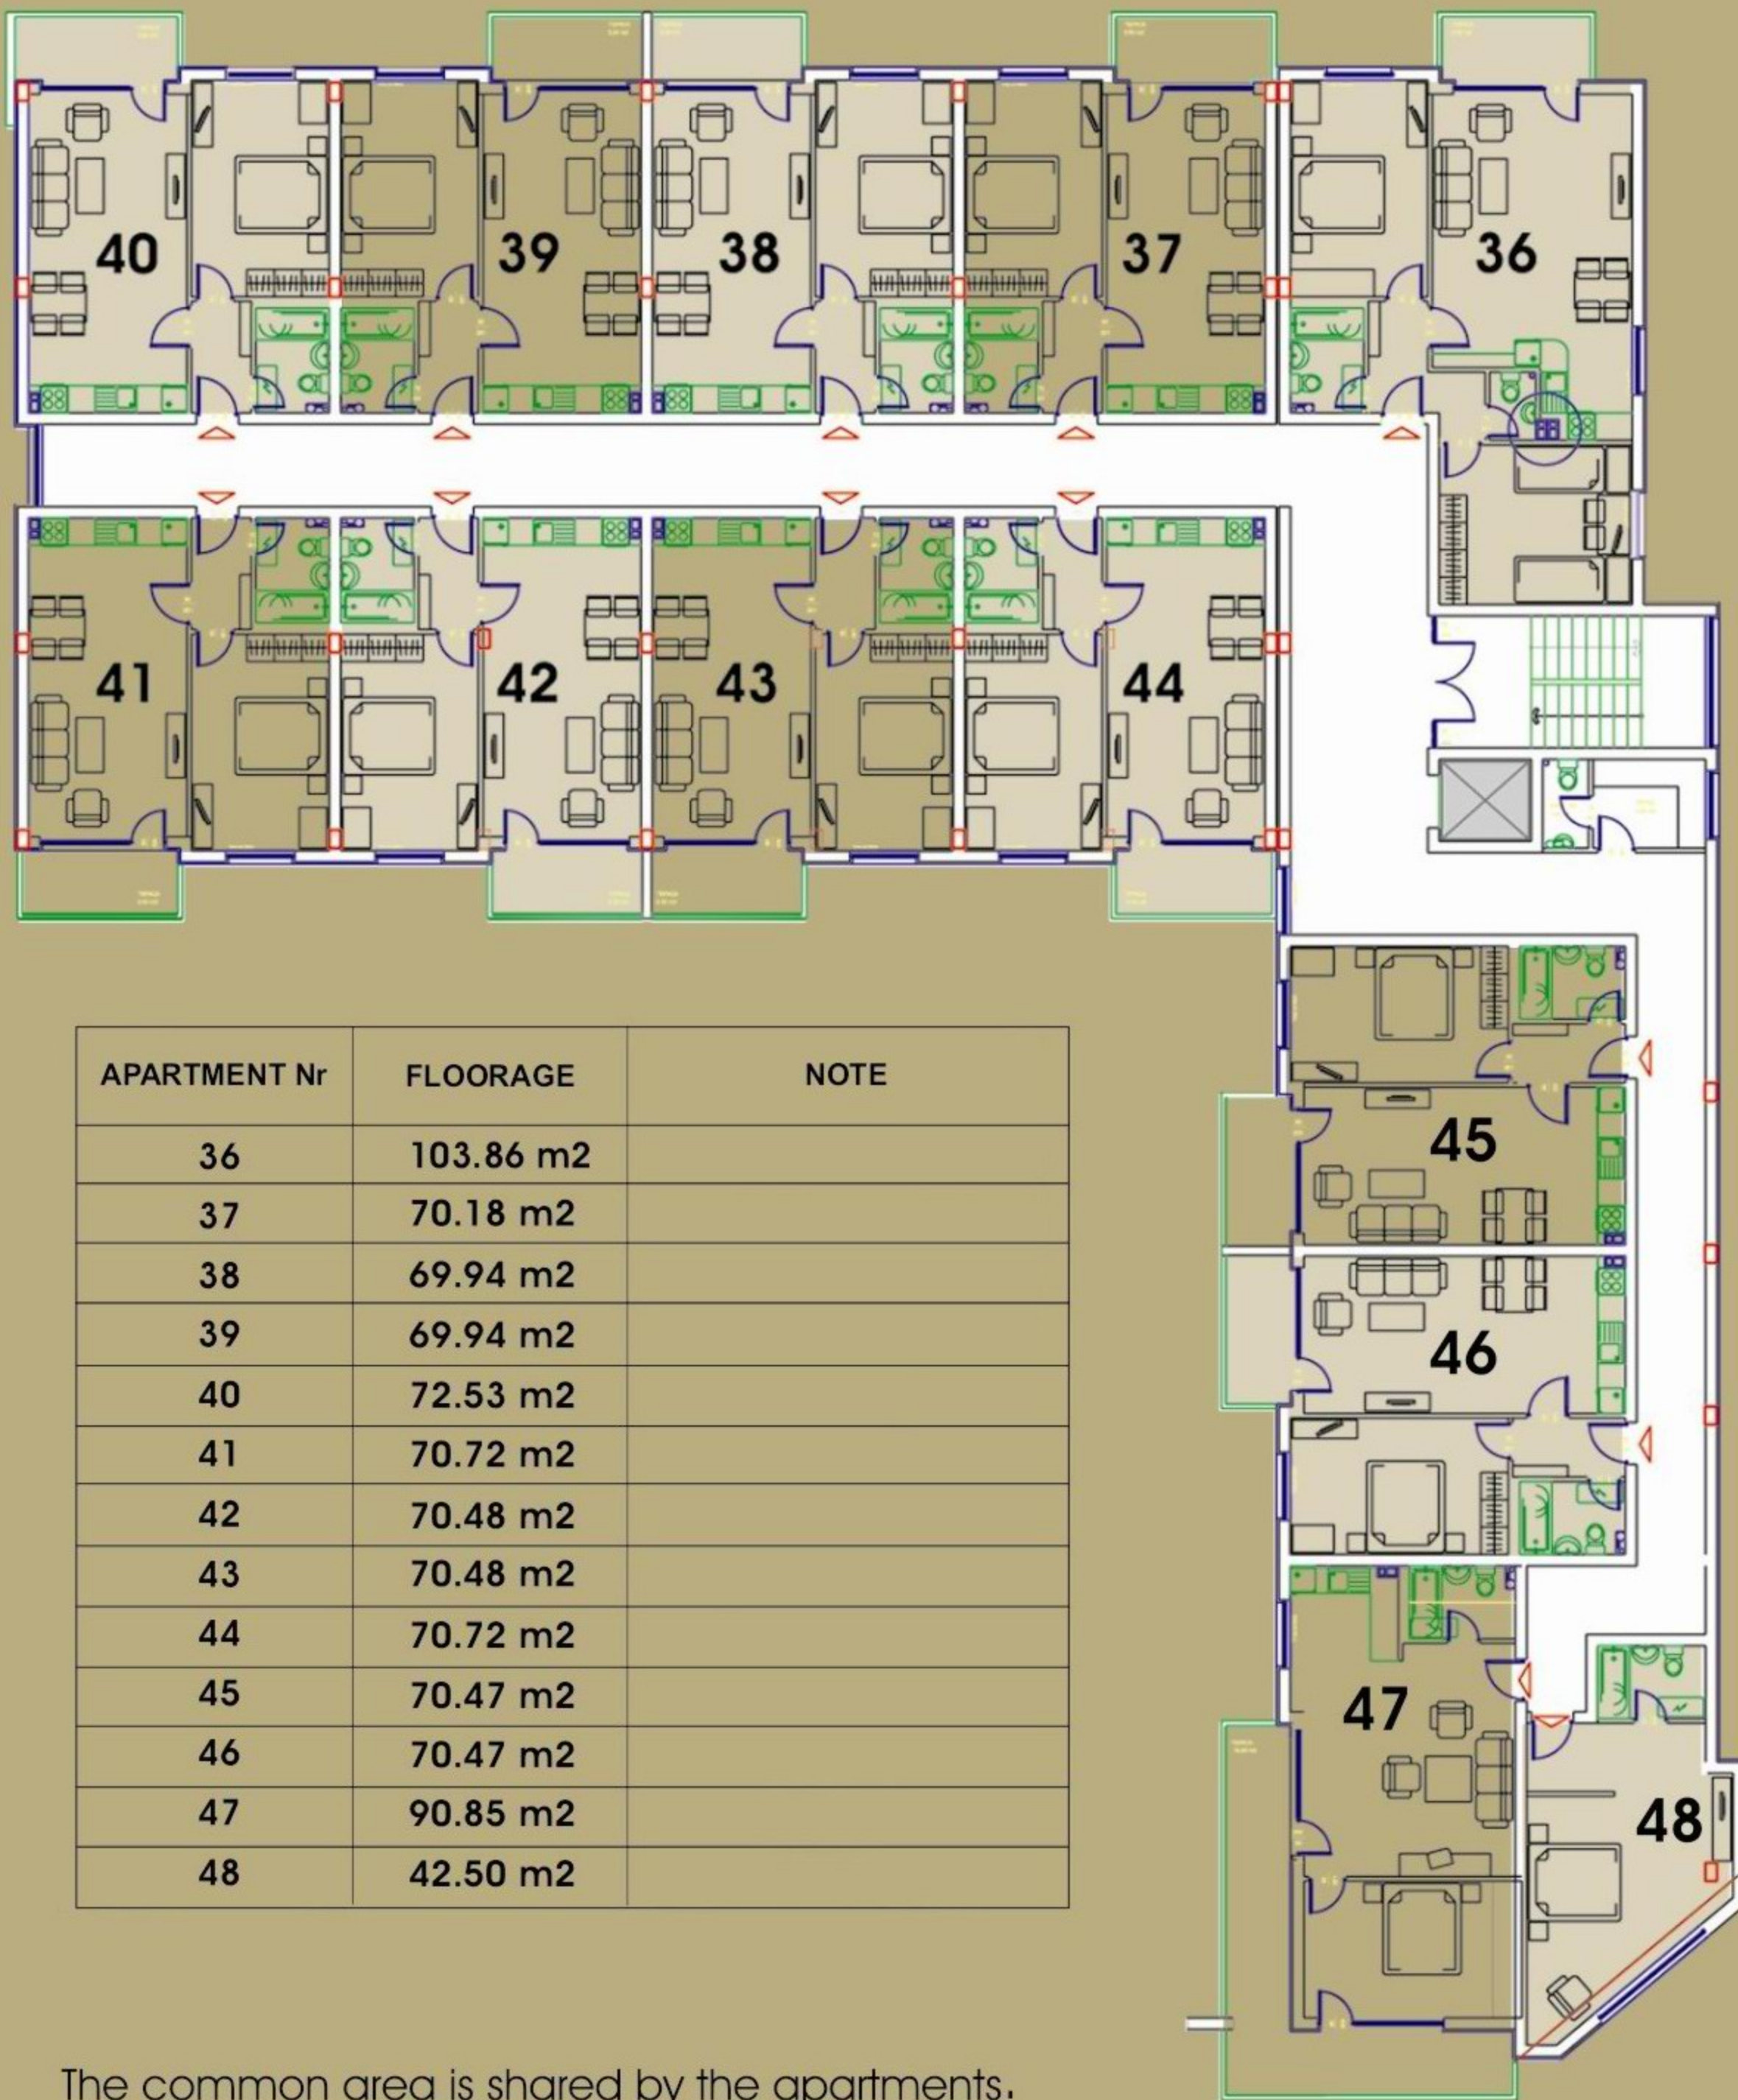

The common area is shared by the apartments.

APARTMENT Nr	FLOORAGE	NOTE
10	103.86 m2	
11	70.18 m2	
12	69.94 m2	
13	69.94 m2	
14	72.53 m2	
15	70.72 m2	
16	70.48 m2	
17	70.48 m2	
18	70.72 m2	
19	70.47 m2	
20	70.47 m2	
21	90.85 m2	
22	42.50 m2	

The common area is shared by the apartments.

The common area is shared by the apartments.

The common area is shared by the apartments.

APARTMENT Nr	FLOORAGE	NOTE
49	103.86 m2	
50	70.18 m2	
51	69.94 m2	
52	69.94 m2	
53	72.53 m2	
54	70.72 m2	
55	70.48 m2	
56	70.48 m2	
57	70.72 m2	
58	70.47 m2	
59	70.47 m2	
60	90.85 m2	
61	42.50 m2	

The common area is shared by the apartments.

APARTMENT Nr	FLOORAGE	NOTE
62	109.54 m2	
63	69.41m2	
64	69.16 m2	
65	69.67 m2	
66	153.60 m2	
67	69.67 m2	
68	69.67 m2	
69	70.29 m2	

The common area is shared by the apartments.