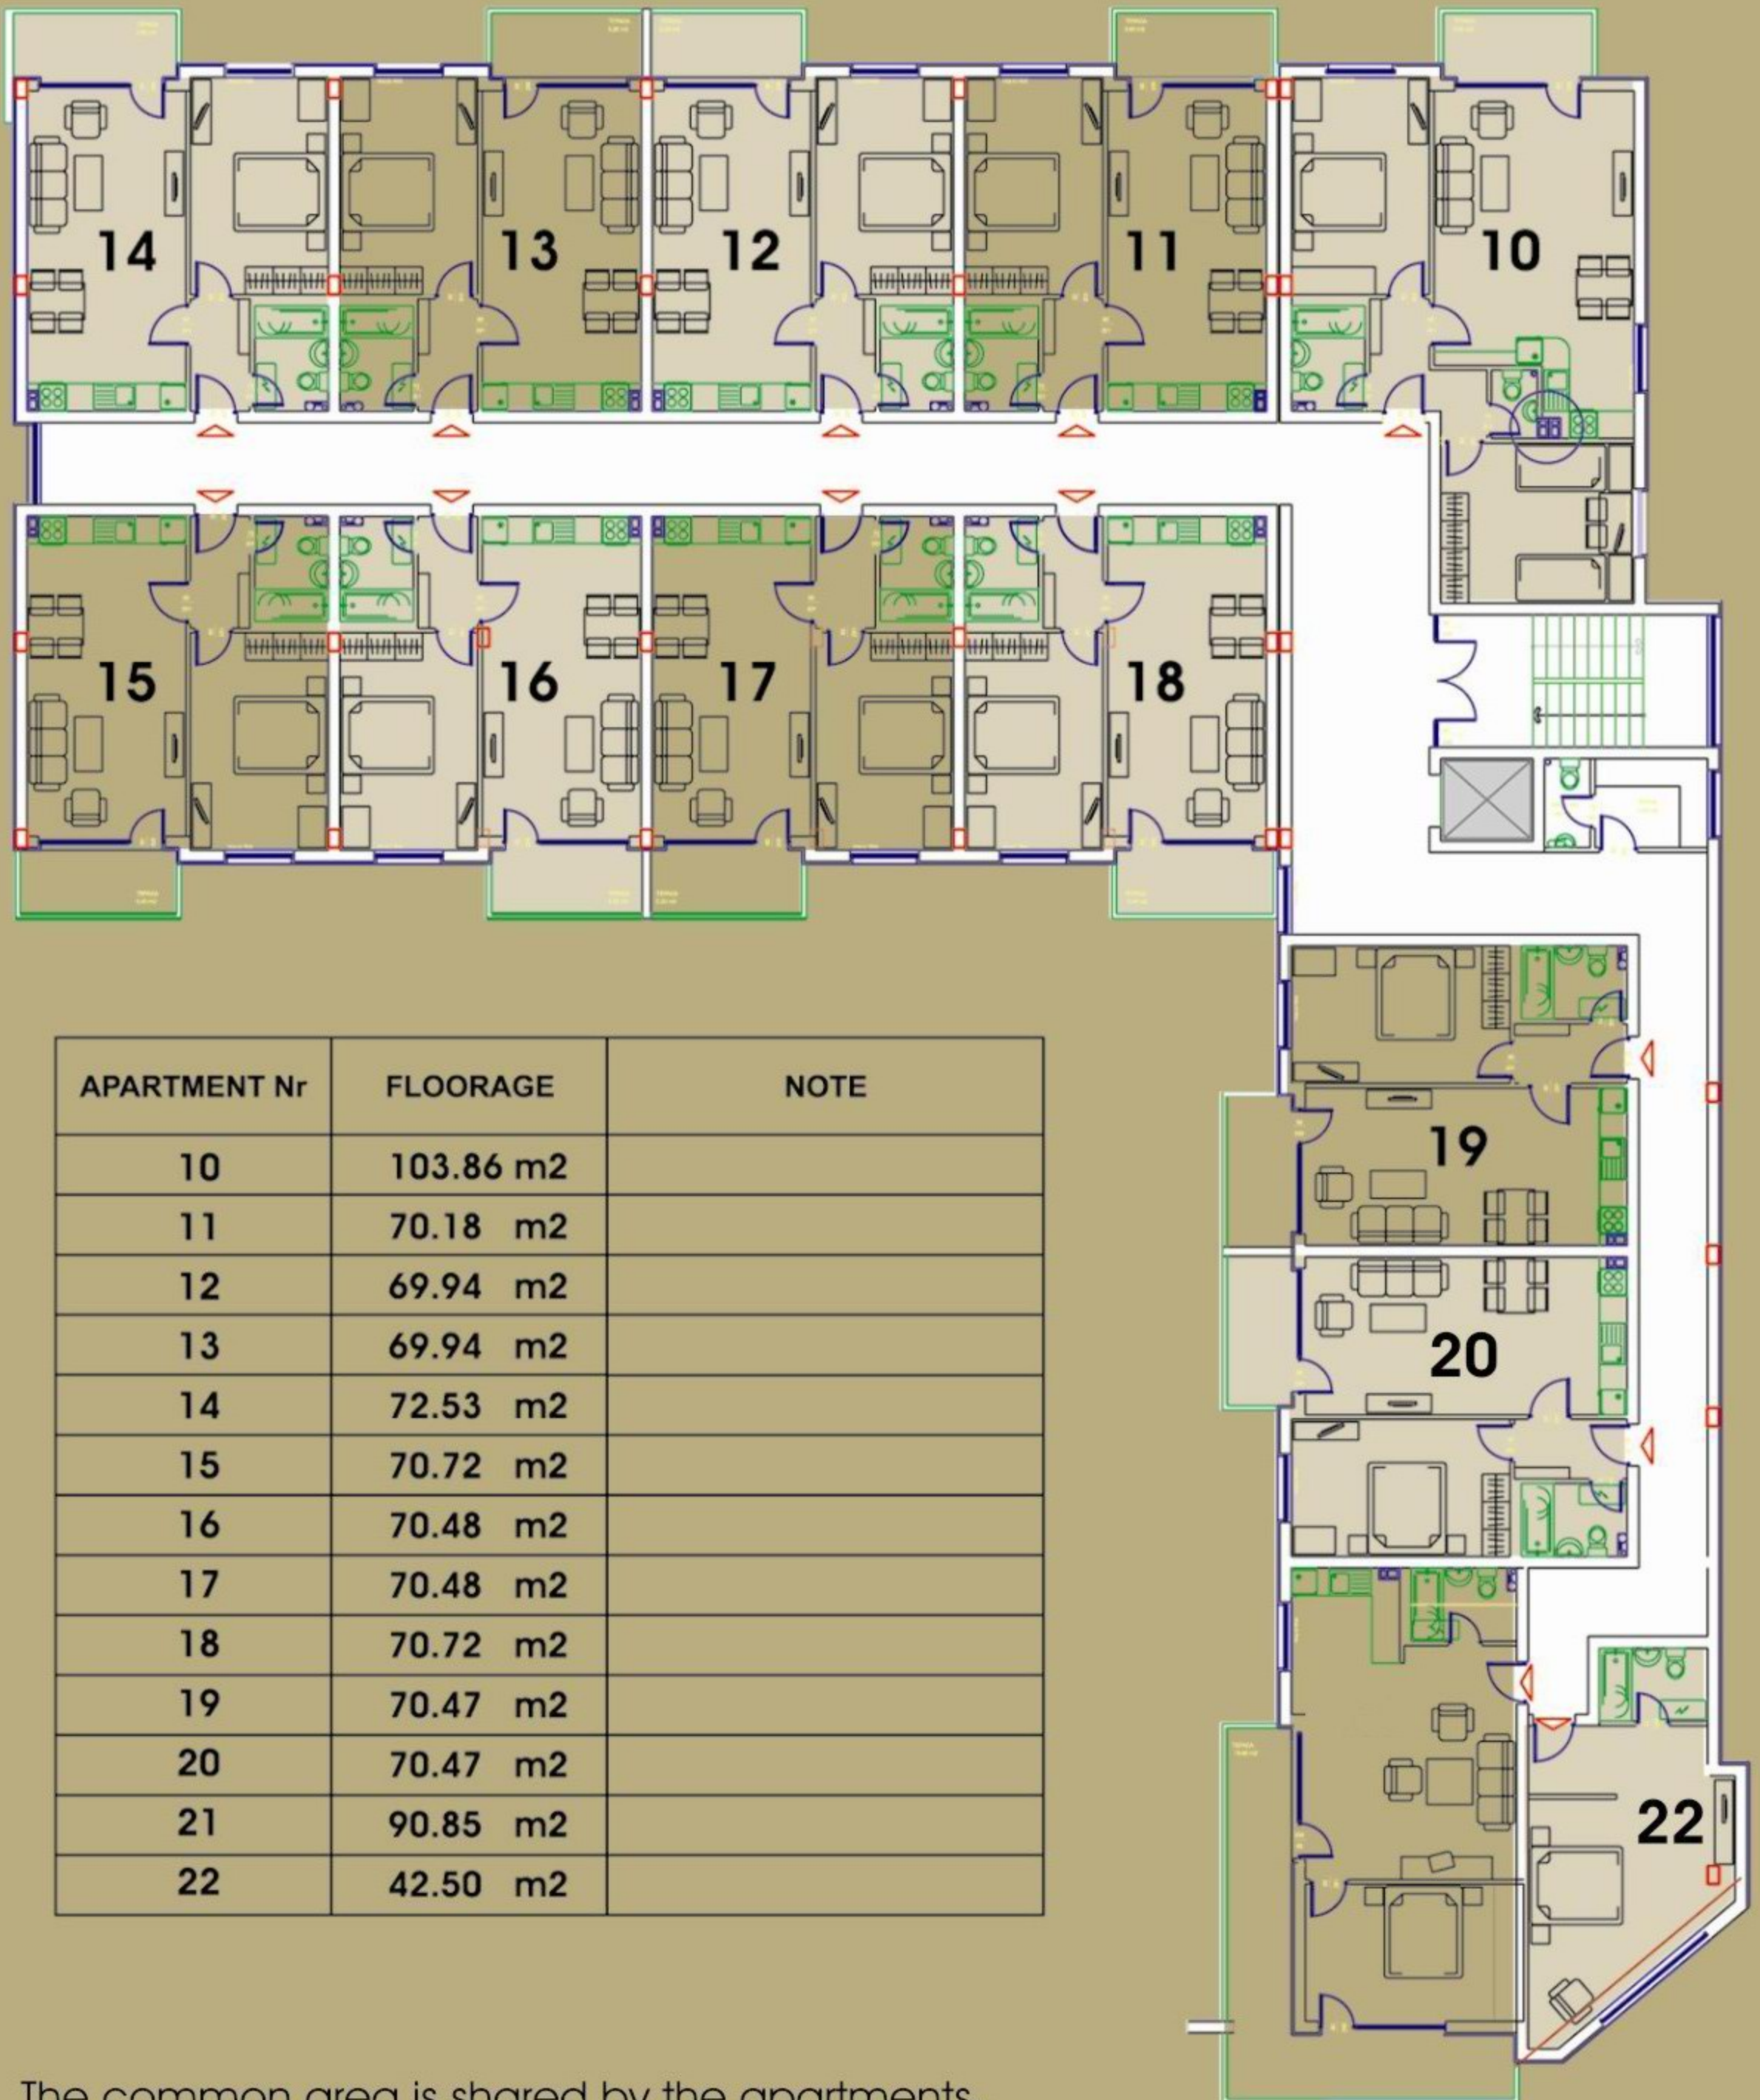

The common area is shared by the apartments.

APARTMENT Nr	FLOORAGE	NOTE
10	103.86 m2	
11	70.18 m2	
12	69.94 m2	
13	69.94 m2	
14	72.53 m2	
15	70.72 m2	
16	70.48 m2	
17	70.48 m2	
18	70.72 m2	
19	70.47 m2	
20	70.47 m2	
21	90.85 m2	
22	42.50 m2	

The common area is shared by the apartments.

The common area is shared by the apartments.

The common area is shared by the apartments.

APARTMENT Nr	FLOORAGE	NOTE
49	103.86 m2	
50	70.18 m2	
51	69.94 m2	
52	69.94 m2	
53	72.53 m2	
54	70.72 m2	
55	70.48 m2	
56	70.48 m2	
57	70.72 m2	
58	70.47 m2	
59	70.47 m2	
60	90.85 m2	
61	42.50 m2	

The common area is shared by the apartments.

APARTMENT Nr	FLOORAGE	NOTE
62	109.54 m2	
63	69.41m2	
64	69.16 m2	
65	69.67 m2	
66	153.60 m2	
67	69.67 m2	
68	69.67 m2	
69	70.29 m2	

The common area is shared by the apartments.