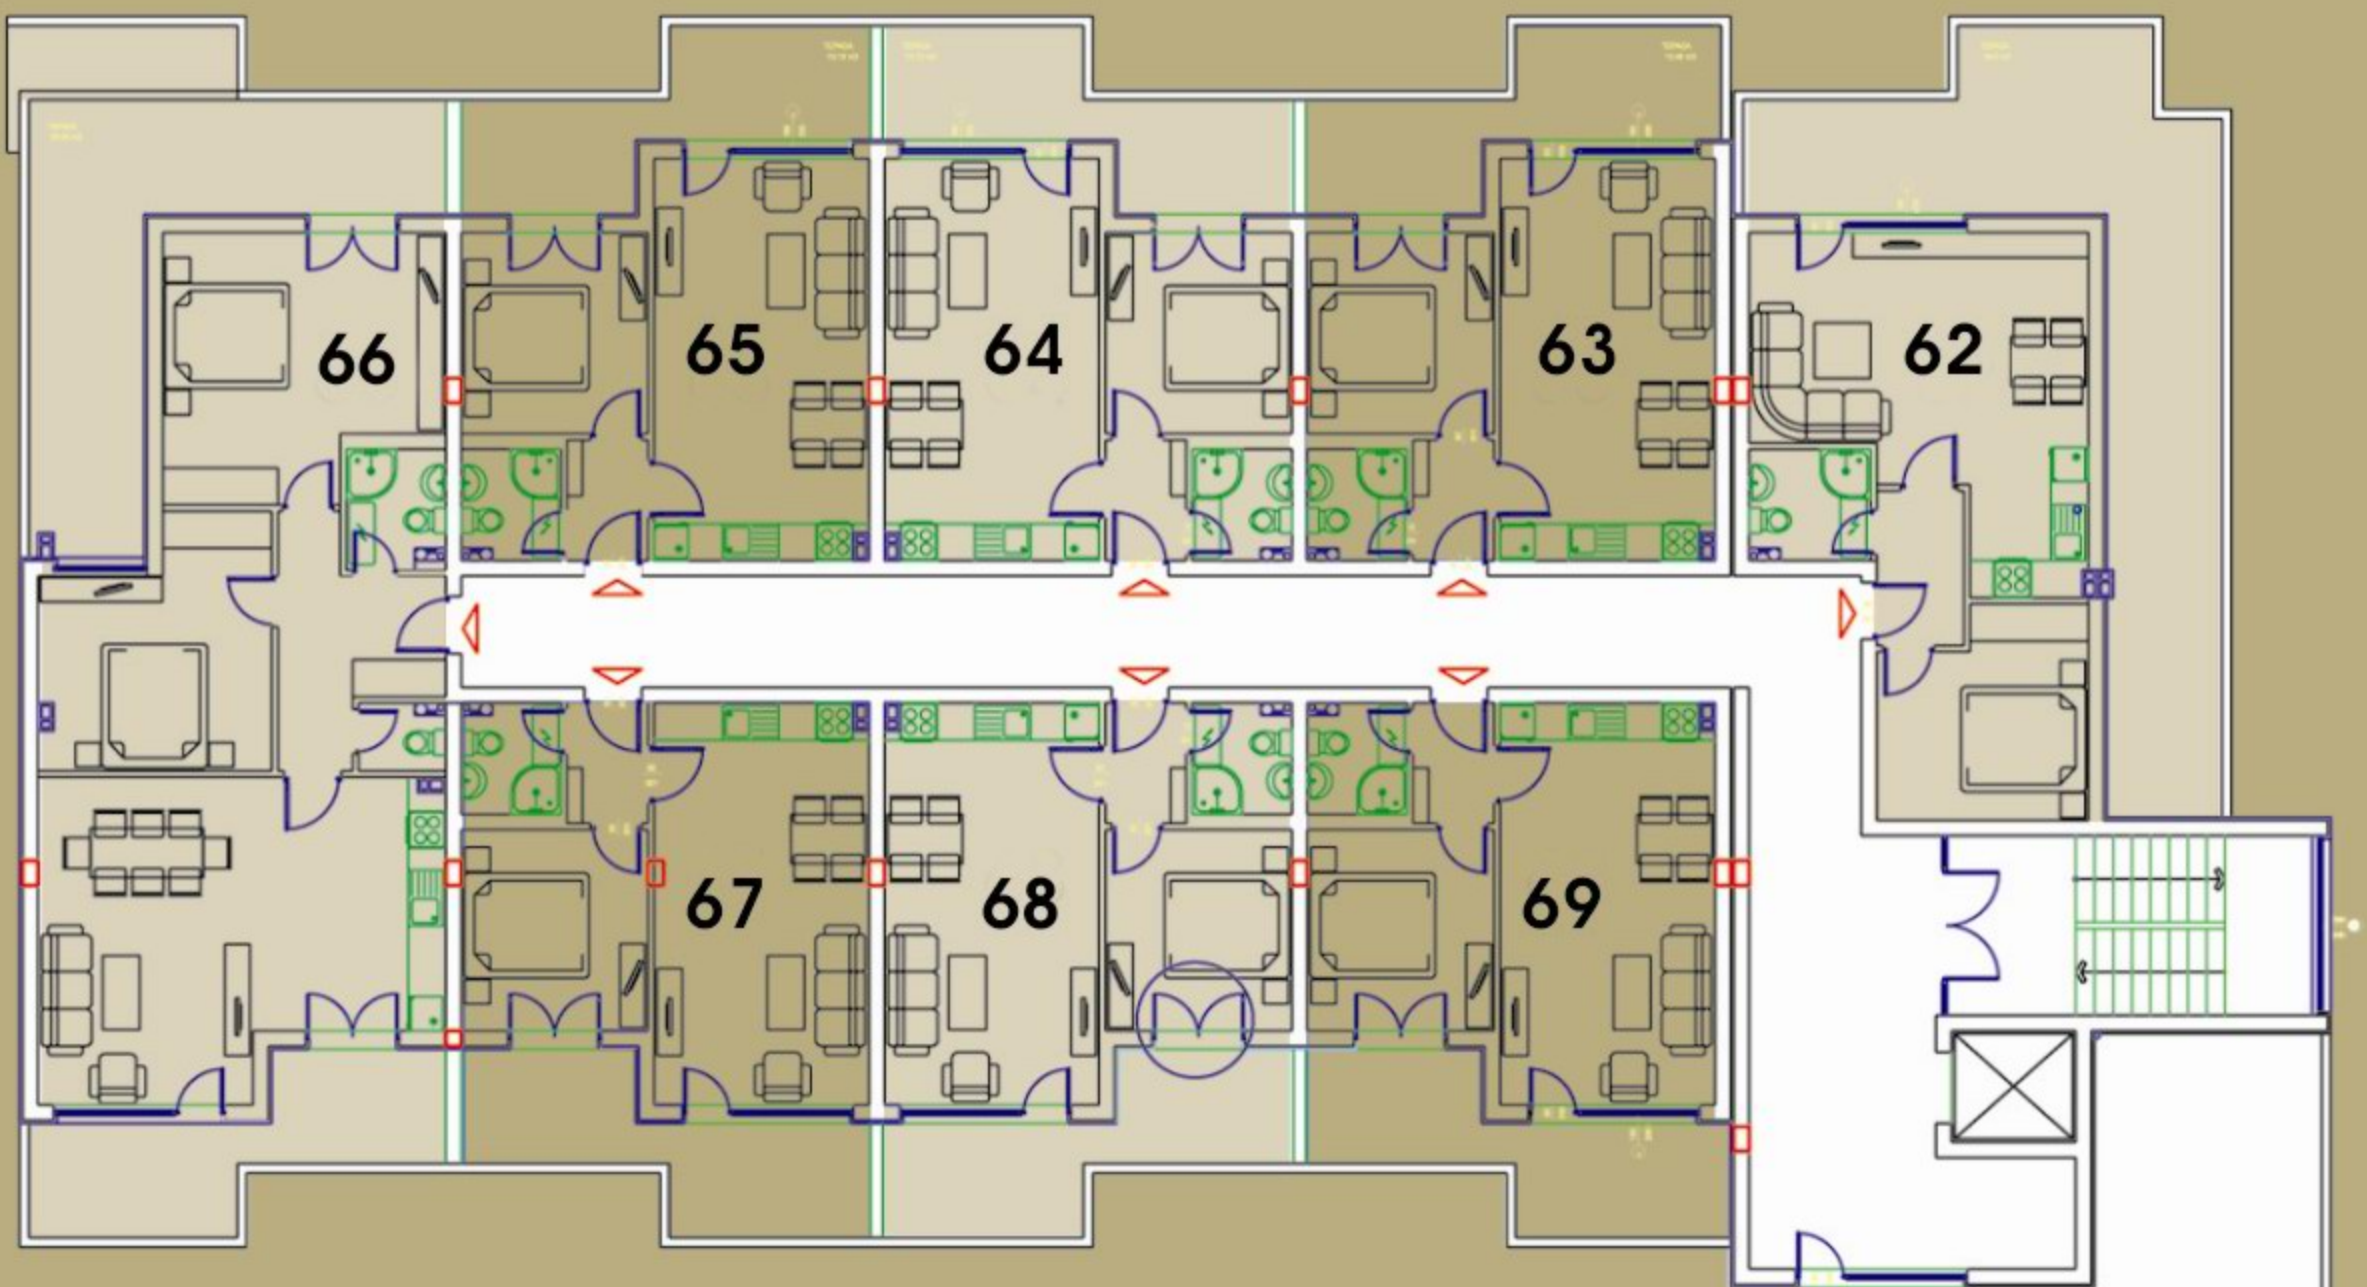

The common area is shared by the apartments.

APARTMENT Nr	FLOORAGE	NOTE
10	103.86 m2	
11	70.18 m2	
12	69.94 m2	
13	69.94 m2	
14	72.53 m2	
15	70.72 m2	
16	70.48 m2	
17	70.48 m2	
18	70.72 m2	
19	70.47 m2	
20	70.47 m2	
21	90.85 m2	
22	42.50 m2	

The common area is shared by the apartments.

The common area is shared by the apartments.

The common area is shared by the apartments.

APARTMENT Nr	FLOORAGE	NOTE
49	103.86 m2	
50	70.18 m2	
51	69.94 m2	
52	69.94 m2	
53	72.53 m2	
54	70.72 m2	
55	70.48 m2	
56	70.48 m2	
57	70.72 m2	
58	70.47 m2	
59	70.47 m2	
60	90.85 m2	
61	42.50 m2	

The common area is shared by the apartments.

APARTMENT Nr	FLOORAGE	NOTE
62	109.54 m2	
63	69.41m2	
64	69.16 m2	
65	69.67 m2	
66	153.60 m2	
67	69.67 m2	
68	69.67 m2	
69	70.29 m2	

The common area is shared by the apartments.