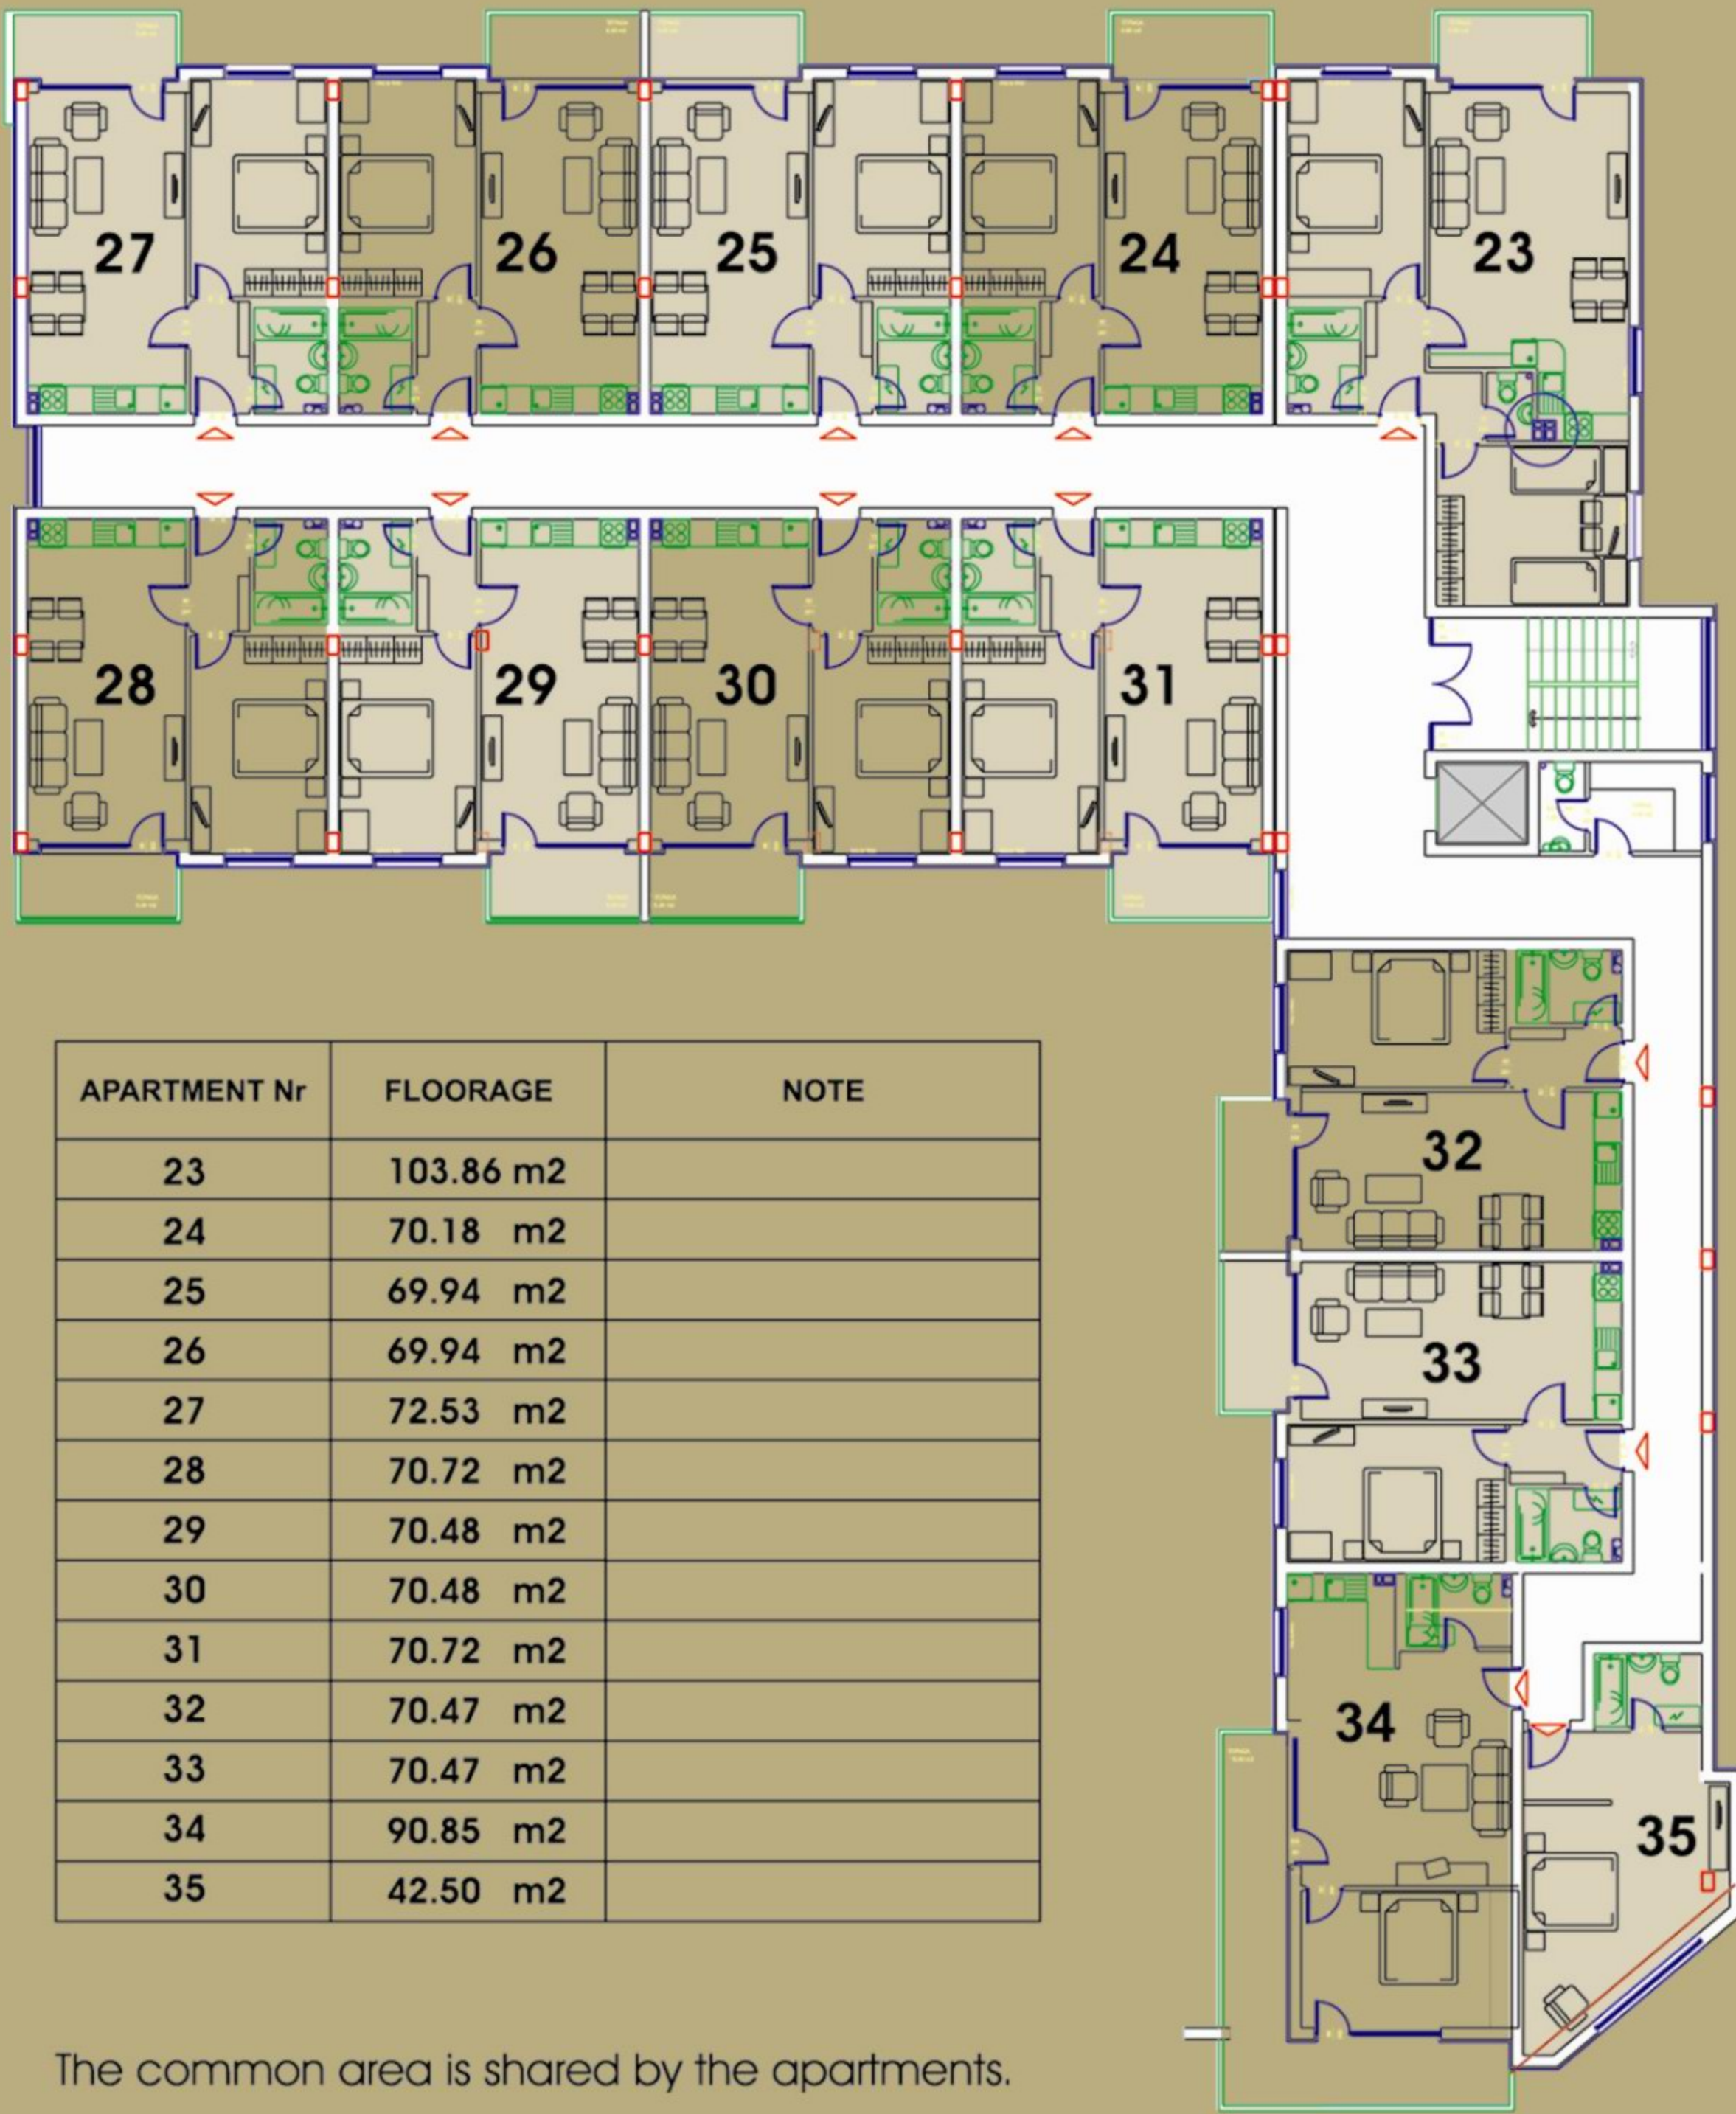

The common area is shared by the apartments.

APARTMENT Nr	FLOORAGE	NOTE
10	103.86 m2	
11	70.18 m2	
12	69.94 m2	
13	69.94 m2	
14	72.53 m2	
15	70.72 m2	
16	70.48 m2	
17	70.48 m2	
18	70.72 m2	
19	70.47 m2	
20	70.47 m2	
21	90.85 m2	
22	42.50 m2	

The common area is shared by the apartments.

The common area is shared by the apartments.

The common area is shared by the apartments.

APARTMENT Nr	FLOORAGE	NOTE
49	103.86 m2	
50	70.18 m2	
51	69.94 m2	
52	69.94 m2	
53	72.53 m2	
54	70.72 m2	
55	70.48 m2	
56	70.48 m2	
57	70.72 m2	
58	70.47 m2	
59	70.47 m2	
60	90.85 m2	
61	42.50 m2	

The common area is shared by the apartments.

APARTMENT Nr	FLOORAGE	NOTE
62	109.54 m2	
63	69.41m2	
64	69.16 m2	
65	69.67 m2	
66	153.60 m2	
67	69.67 m2	
68	69.67 m2	
69	70.29 m2	

The common area is shared by the apartments.